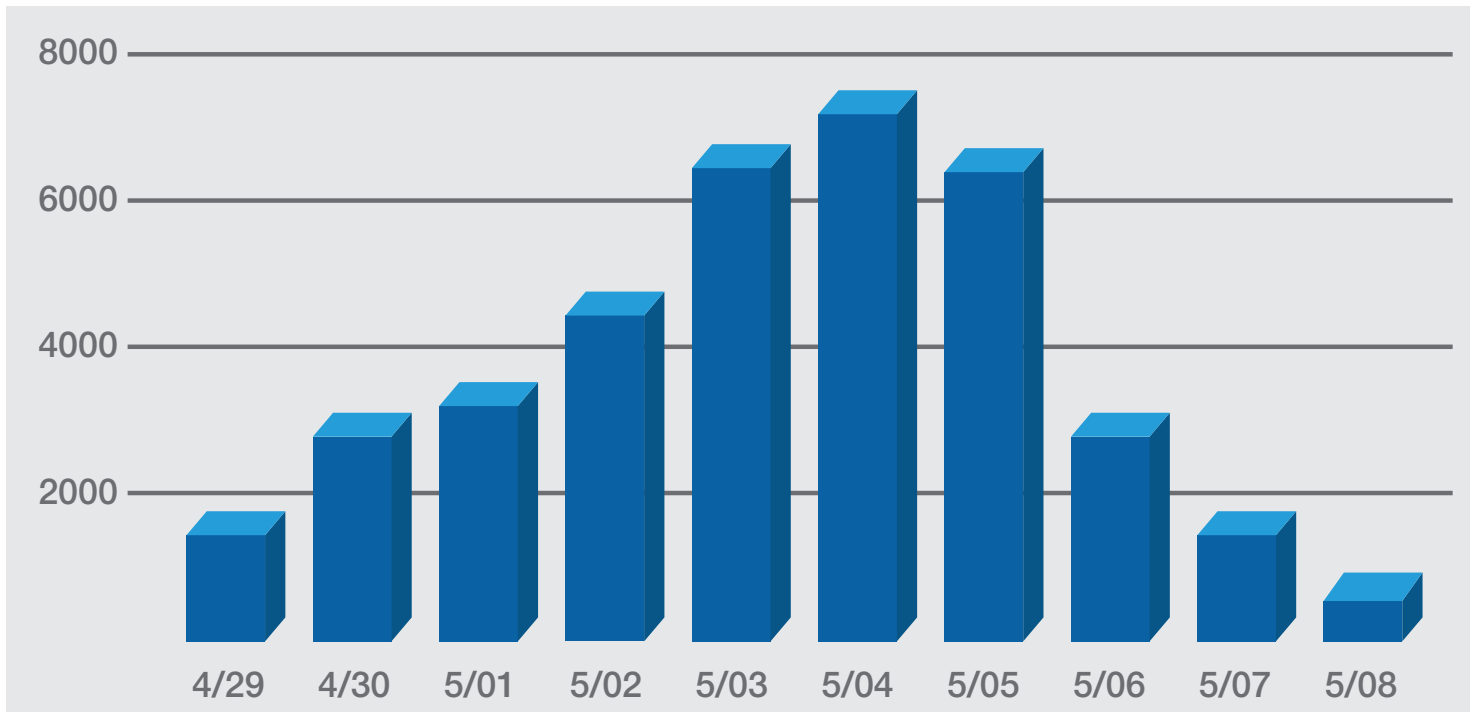

Job Id:	30391	Estimated Qty:	24,936	Tracking:	All Records
Job Name:	2KA351_A (1)	Tracked Qty:	24,936	Campaign:	
Split Id/Name:	(1) Default	Mail Class:	Standard Mail	Effort:	
	Default	Drop Date:	12/10/2015	Total Scans:	24,306
		Date Created:	12/1/2015	Total Scan Pct:	97.47

Scan By Date

Date	Scans	Cumulative Scans	Daily %	Cumulative %	Elapsed Days
2015/12/16 - Wed	15	15	0.06	0.06	6
2015/12/17 - Thu	327	342	1.31	1.37	7
2015/12/18 - Fri	815	1,157	3.27	4.64	8
2015/12/19 - Sat	985	2,142	3.95	8.59	9
2015/12/21 - Mon	1,214	3,356	4.87	13.46	11
2015/12/22 - Tue	3,300	6,656	13.23	26.69	12
2015/12/23 - Wed	6,953	13,609	27.88	54.58	13
2015/12/24 - Thu	5,549	19,158	22.25	76.83	14
2015/12/26 - Sat	2,399	21,557	9.62	86.45	16
2015/12/28 - Mon	1,923	23,480	7.71	94.16	18
2015/12/29 - Tue	267	23,747	1.07	95.23	19
2015/12/30 - Wed	51	23,798	0.2	95.44	20
2015/12/31 - Thu	22	23,820	0.09	95.52	21
2016/01/02 - Sat	384	24,204	1.54	97.06	23
2016/01/04 - Mon	102	24,306	0.41	97.47	25
			Weighted Average Elapsed Days:		13.57